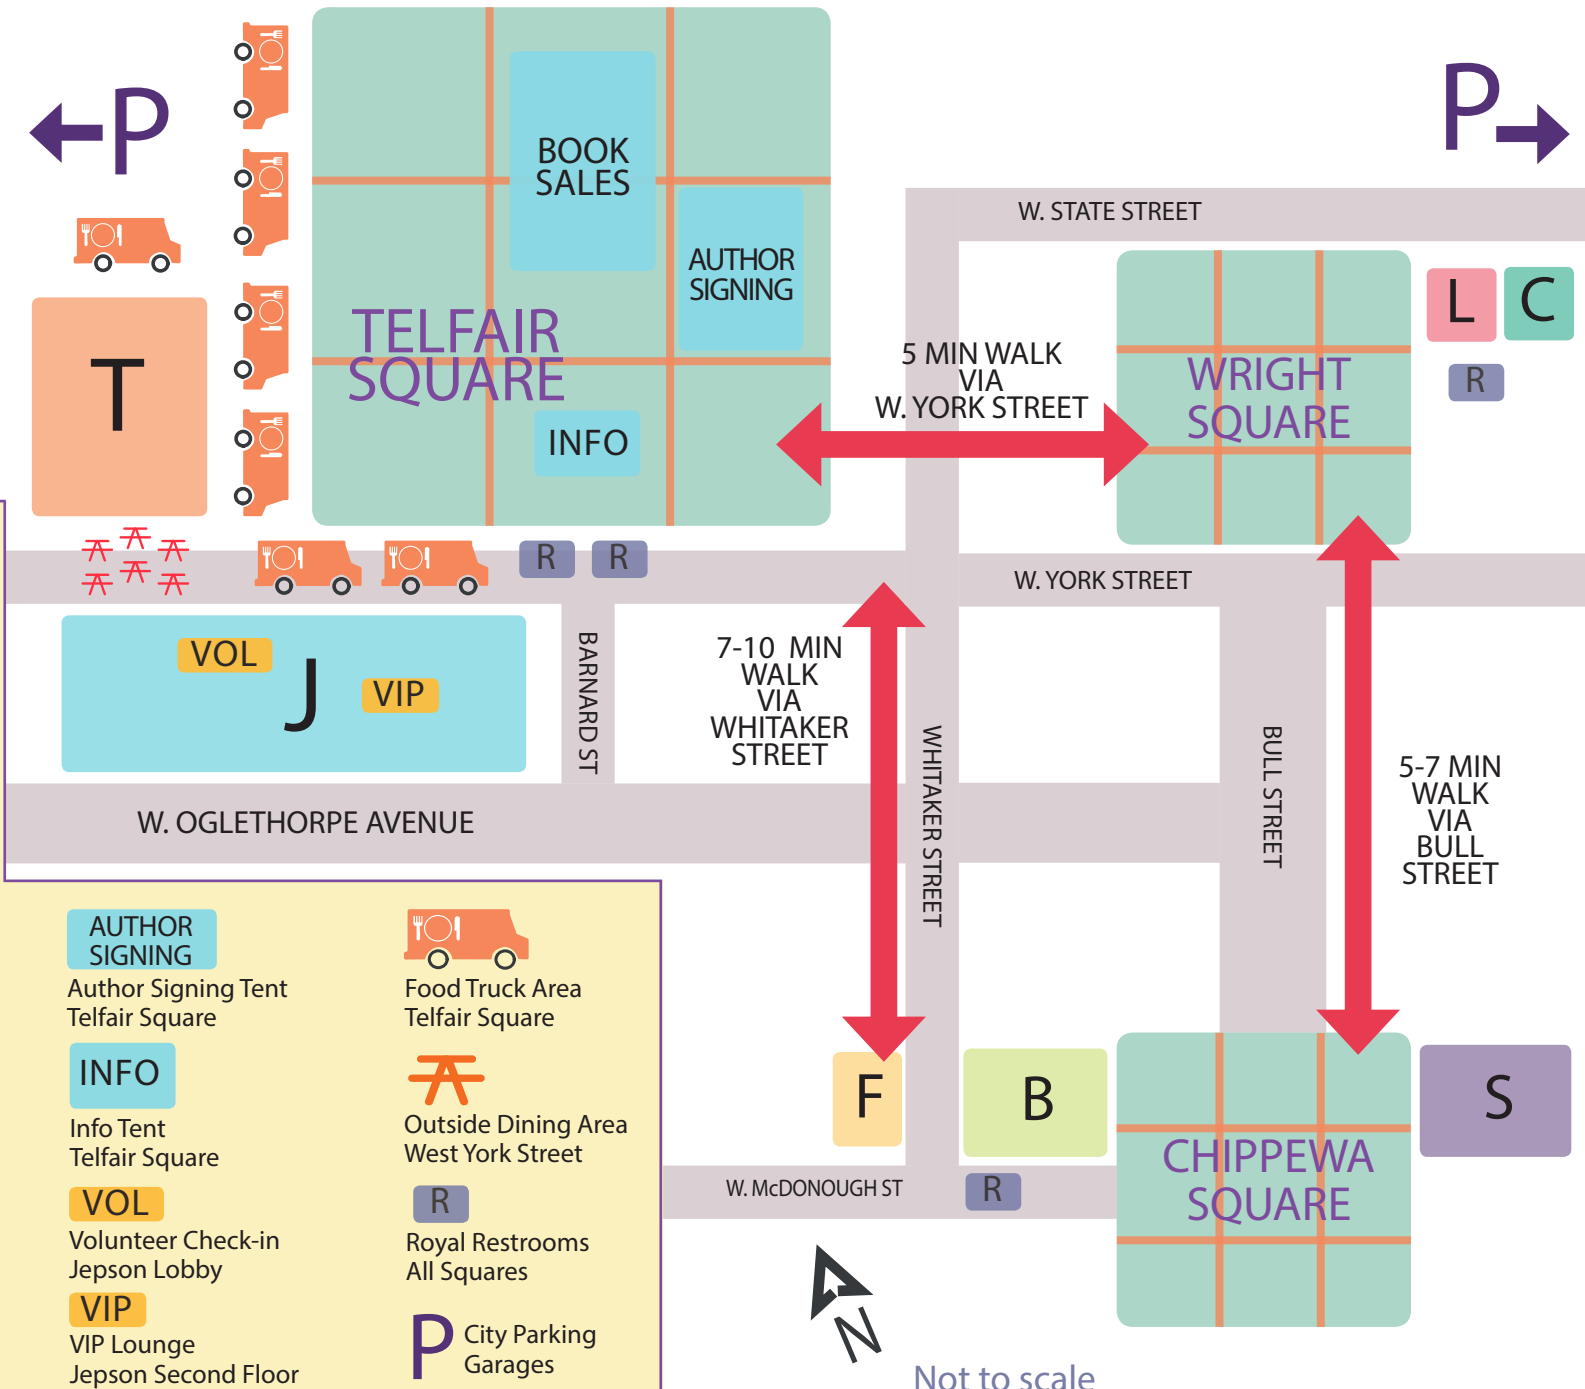

FESTIVAL SATURDAY VENUE MAP

MAP LEGEND

- T** Trinity United Methodist Church
225 West President Street
- J** Jepson- Neises Auditorium
207 West York Street
- L** Lutheran Church of the Ascension Sanctuary
120 Bull Street (upstairs)
- C** Lutheran Church of the Ascension Fellowship Hall
120 Bull Street (downstairs)
- B** First Baptist Church Sanctuary
223 Bull Street
- F** First Baptist Church Fellowship Hall
102 West McDonough Street
- S** The Savannah Theatre
222 Bull Street

AUTHOR SIGNING
Author Signing Tent
Telfair Square

Food Truck Area
Telfair Square

INFO
Info Tent
Telfair Square

Outside Dining Area
West York Street

VOL
Volunteer Check-in
Jepson Lobby

R
Royal Restrooms
All Squares

VIP
VIP Lounge
Jepson Second Floor

P City Parking
Garages

Not to scale