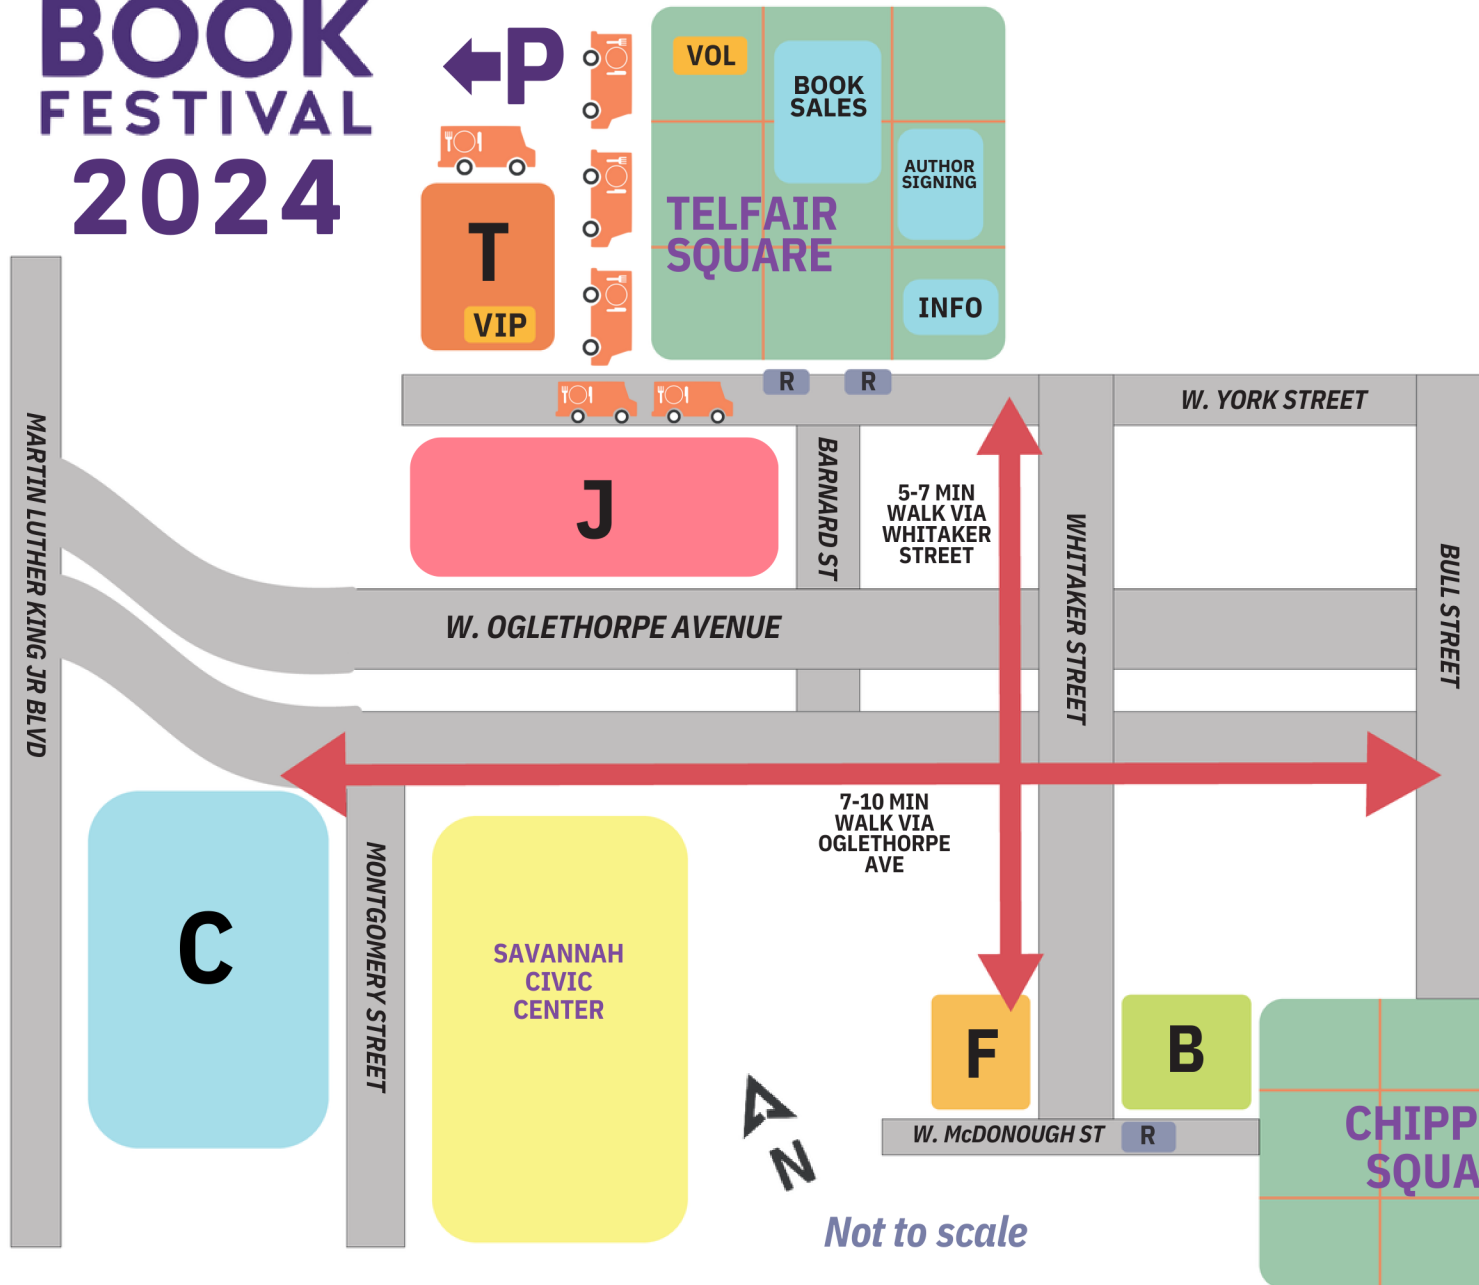

FESTIVAL SATURDAY

VENUE MAP

MAP LEGEND

T	Trinity United Methodist Church 225 West President Street
J	Jepson - Neises Auditorium 207 West York Street
C	Cultural Arts Center - Ben Tucker Theater 201 Montgomery Street
S	The Savannah Theatre 222 Bull Street
B	First Baptist Church Sanctuary 223 Bull Street
F	First Baptist Church Fellowship Hall 102 West McDonough Street
AUTHOR SIGNING	Author Signing Tent Telfair Square
VOL	Volunteer Check-in Telfair Square
INFO	Info Tent Telfair Square
VIP	VIP Lounge Trinity UMC Fellowship Hall
Food Truck Area	Food Truck Area Telfair Square
Outside Dining Area	Outside Dining Area West York Street
R	Royal Restrooms All Squares
P	City Parking Garages